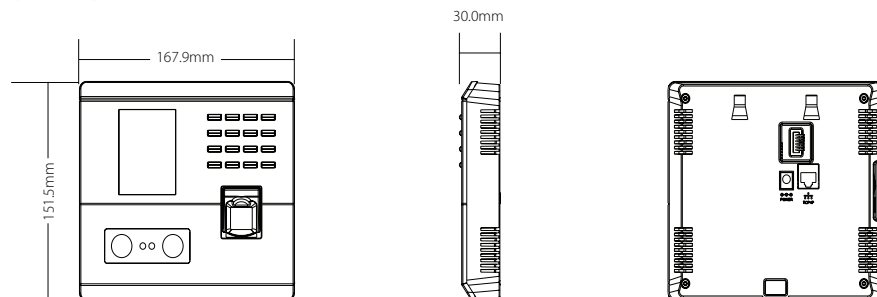

Dimensions (mm)

Disclaimer: Brief specifications are mentioned here. Specifications may change without prior notice. Customers are advised to check with us before purchase. Actual product may differ slightly to that depicted for ongoing product development

Visit Us at: www.esslsecurity.com