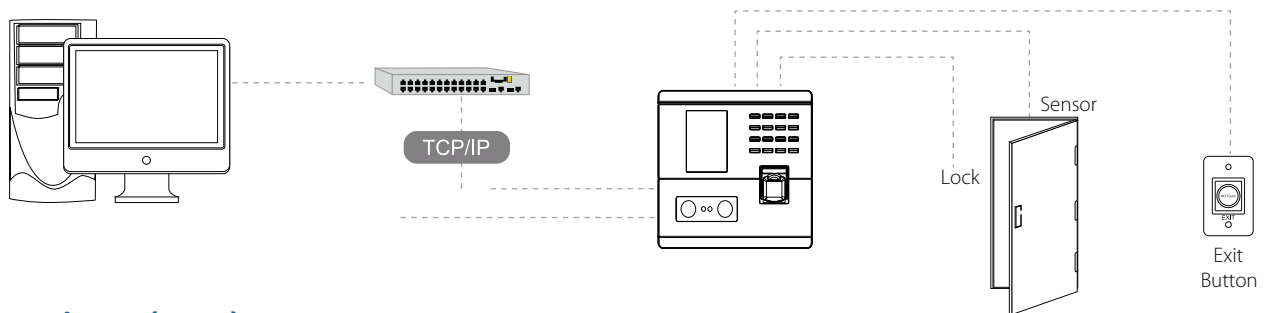

Specification

Product		Uranus
Main	Biometric RF Optional	Fingerprint and Face 125kHz EM / 13.56MHz MIFARE
Capacity	Max User(1:N) Max Fingerprint (1:N) Max Face (1:N) Max Record	500 2000 500 50,000
Interface	TCP/IP USB Relay	10M/100M USB 2.0 (Host) 1 Relay
Hardware	LCD Sound Operating Temp. Operating Humidity Power Dimensions(W x H x D mm)	2.8" Color LCD Stereo speaker 0 °C- 45 °C 20% ~ 80% DC 5V 0.8A 167.9 x 151.5 x 30
Function	Standard	Automatic Status Switch, Self-Service Query, DST, T9 Input 9 Digit User ID, Scheduled Bell, Photo ID Lock, sensor, Exit button
	Optional	ID / MF
Compatibility		eTimeTracklite

Configuration