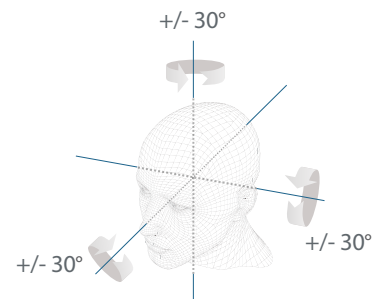

2 meters of recognition distance and extra wide angle recognition

The recognition distance has been greatly extended to 2 meters, which significantly improves the maximum traffic rate. While most of the algorithms only support +/-15° of detectable face angle, AiFace-Pluto doubles the detection angle in terms of head rotation and tilt to +/- 30°.