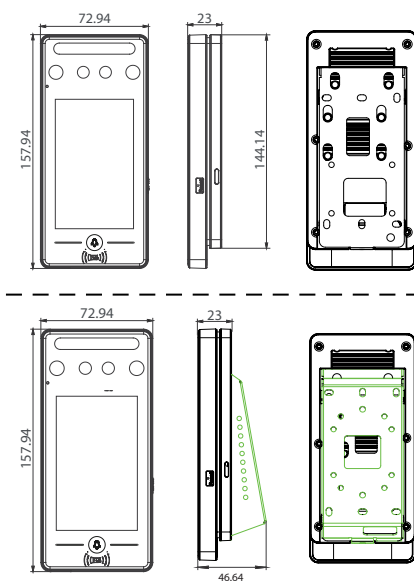

2 meters of recognition distance and extra wide angle recognition

The recognition distance has been greatly extended to 2 meters, which significantly improves the maximum traffic rate. While most of the algorithms only support +/-15° of detectable face angle, AiFace-Pluto doubles the detection angle in terms of head rotation and tilt to +/- 30°.

Specifications

Display	4" touch screen
Face Capacity	1,000
Card Capacity	1,000
Transactions	150,000
Operation System	Linux
Standard Functions	ID Card, ADMS, T9 Input, DST, Camera, 9-digit User ID, Access Levels, Groups, Holidays, Anti-passback, Record Query, Tamper Switch Alarm, Multiple Verification Methods
Hardware	900MHz Dual Core CPU; 512MB RAM / 512MBROM; 2MP Binocular Camera; Adjustable LED Supplement Lighting
Communication	TCP/IP, WiFi, Wiegand Input/Output, RS485
Access Control Interface	3rd-party Electric Lock, Door Sensor, Exit Button, Alarm Output, Auxiliary Input
Optional Function	RFID S50/S70 IC card (13.56MHz) 1k/4k
Facial Recognition Speed	≤1s
Biometrics Algorithms	Face V5.8 &
Power Supply	12V 3A
Working Humidity	10% ~ 90%
Working Temperature	0°C ~ 45°C (32°F ~ 113°F)
Dimensions (W*H*D)	72.94 * 157.94 * 23 (mm)
Net Weight	260g
Supported Software	eTimeTracklite

Configuration

Dimensions (mm)

Disclaimer: Brief specifications are mentioned here. Specifications may change without prior notice. Customers are advised to check with us before purchase. Actual product may differ slightly to that depicted for ongoing product development