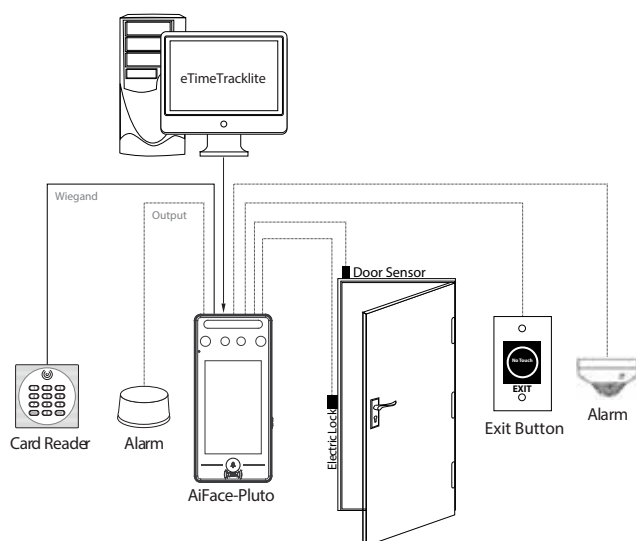

Specifications

Display	4" touch screen
Face Capacity	1,000
Card Capacity	1,000
Transactions	150,000
Operation System	Linux
Standard Functions	ID Card, ADMS, T9 Input, DST, Camera, 9-digit User ID, Access Levels, Groups, Holidays, Anti-passback, Record Query, Tamper Switch Alarm, Multiple Verification Methods
Hardware	900MHz Dual Core CPU; 512MB RAM / 512MBROM; 2MP Binocular Camera; Adjustable LED Supplement Lighting
Communication	TCP/IP, WiFi, Wiegand Input/Output, RS485
Access Control Interface	3rd-party Electric Lock, Door Sensor, Exit Button, Alarm Output, Auxiliary Input
Optional Function	RFID S50/S70 IC card (13.56MHz) 1k/4k
Facial Recognition Speed	≤1s
Biometrics Algorithms	Face V5.8 &
Power Supply	12V 3A
Working Humidity	10% ~ 90%
Working Temperature	0°C ~ 45°C (32°F ~ 113°F)
Dimensions (W*H*D)	72.94 * 157.94 * 23 (mm)
Net Weight	260g
Supported Software	eTimeTracklite

Configuration